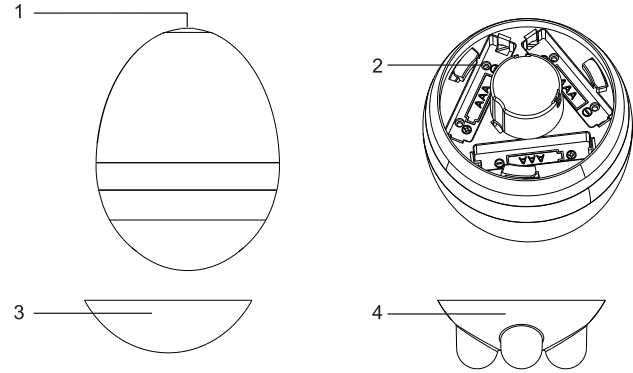

Tumbler massager

OD260A

USER MANUAL

1. On/Off key of massager 2. battery case of massager
3. massage lip A 4. massage lip B

USAGE:

I .install batteries

For massager

- Turn the massage lip A of massager(3) widdershins
- Put the batteries in the case of massager(2) according to the polarity label. Advise to use 3pcs NiMH batteries(AAA/1.2V, 800MA/H)
- Install the massage lip deasil with (3) massage lip A-single point massage, or (4)massage lip B -multipoint massage
- Push the On/Off key of massager(1) to start working

V .SPECIFICATION

Dimensions:

Massager:diameter 80mm*height105mm

Weight:

Massager:220g(batteries not included)

Suitable Batteries:

For massager: AAA Nickel batteries 1.2V 800MA/H 3PCS

CAUTIONS: